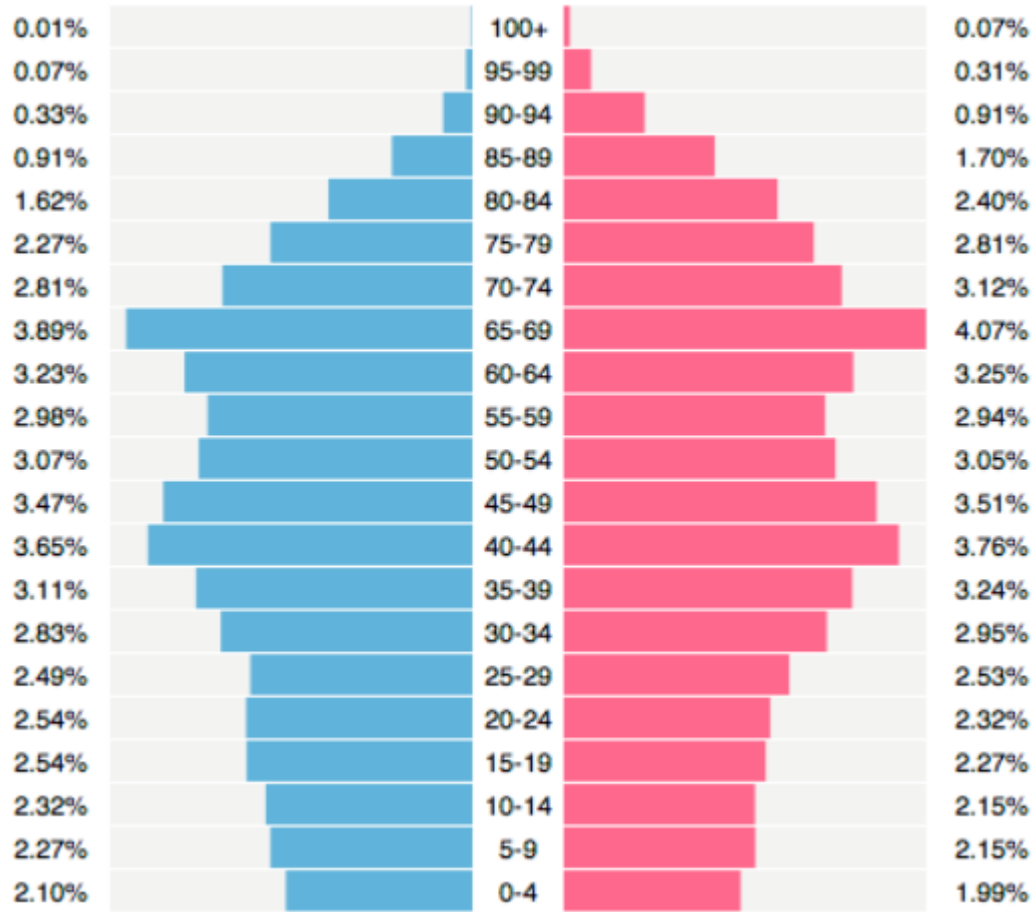

OFFICE OF TASMANIAN
ASSESSMENT, STANDARDS
& CERTIFICATION

Tasmanian Certificate of Education
External Assessment 2017

**PLACE YOUR CANDIDATE
LABEL HERE**

GEOGRAPHY

GGY315115

Information Sheet (Japan)

Japan 2016 Population Pyramid